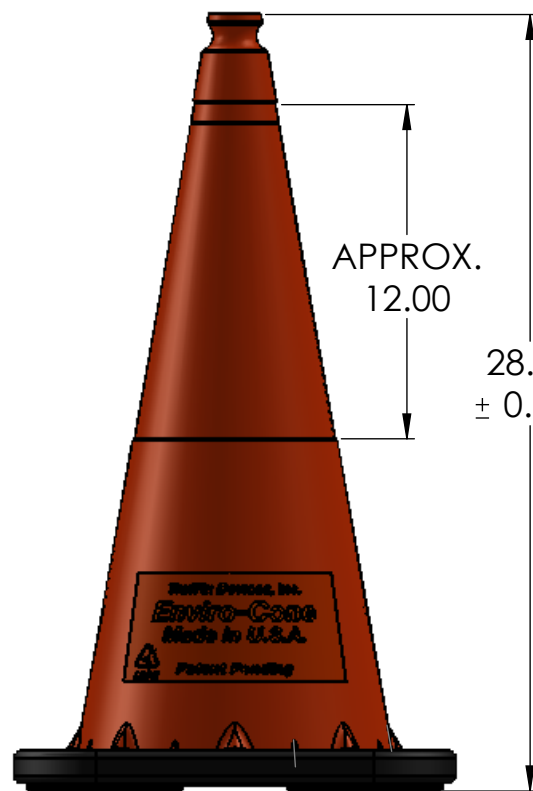

APPROX.
15.75

APPROX. 15.75

7# AND 10# RUBBER BASE

ENVIRO-CONE RUBBER BASE- 7#

APPROX.
1.50

ENVIRO-CONE RUBBER BASE- 10#

APPROX.
1.875

APPROX.
16.75

APPROX. 16.75

12# RUBBER BASE

ENVIRO-CONE RUBBER BASE- 12#

APPROX.
1.875

APPROX.
12.00

28.00
± 0.125

ENVIRO-CONE 28IN
NO SHEETING

Ø 1.75

3.25

6.00

4.00

2.00

10.125
AVAILABLE ON
BACK FOR
STENCILING

ENVIRO-CONE 28IN
U.S. SHEETING

UNLESS OTHERWISE SPECIFIED:
ALL DIMENSIONS ARE IN INCHES[mm].
TOLERANCES:
FRACTIONAL: X/X ± 1/16" [1.6mm]
DECIMAL: X.X ± .0625"
X.XX ± .032"
X.XXX ± .015"
DEGREES: ± 0.5°

SIZE
B

DWG. NO.
16028-SPEC

REV
A

SHEET 1 OF 1

- 3. Operating Temperature Range: -40 TO +180 degrees Fahrenheit
 - 2. All dimensions are in inches
 - 1. Colors available in Orange and Lime Green
- NOTES: UNLESS OTHERWISE SPECIFIED**