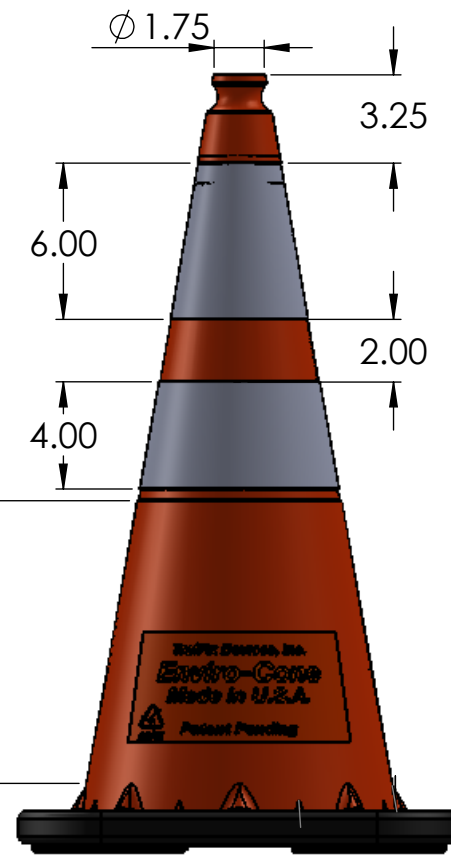

APPROX.
15.75

APPROX. 15.75

7# AND 10# RUBBER BASE

ENVIRO-CONE RUBBER BASE- 7#

APPROX.
1.50

ENVIRO-CONE RUBBER BASE- 10#

APPROX.
1.875

APPROX.
16.75

APPROX. 16.75

12# RUBBER BASE

ENVIRO-CONE RUBBER BASE- 12#

APPROX.
1.875

APPROX.
12.00

28.00
± 0.125

ENVIRO-CONE 28IN
NO SHEETING

Ø 1.75

3.25

6.00

4.00

2.00

10.125
AVAILABLE ON
BACK FOR
STENCILING

ENVIRO-CONE 28IN
U.S. SHEETING

UNLESS OTHERWISE SPECIFIED:
ALL DIMENSIONS ARE IN INCHES[mm].
TOLERANCES:
FRACTIONAL: X/X ± 1/16" [1.6mm]
DECIMAL: X.X ± .0625"
X.XX ± .032"
X.XXX ± .015"
DEGREES: ± 0.5°

SIZE
B

DWG. NO.
16028-SPEC

REV
A

SHEET 1 OF 1

- 3. Operating Temperature Range: -40 TO +180 degrees Fahrenheit
 - 2. All dimensions are in inches
 - 1. Colors available in Orange and Lime Green
- NOTES: UNLESS OTHERWISE SPECIFIED**