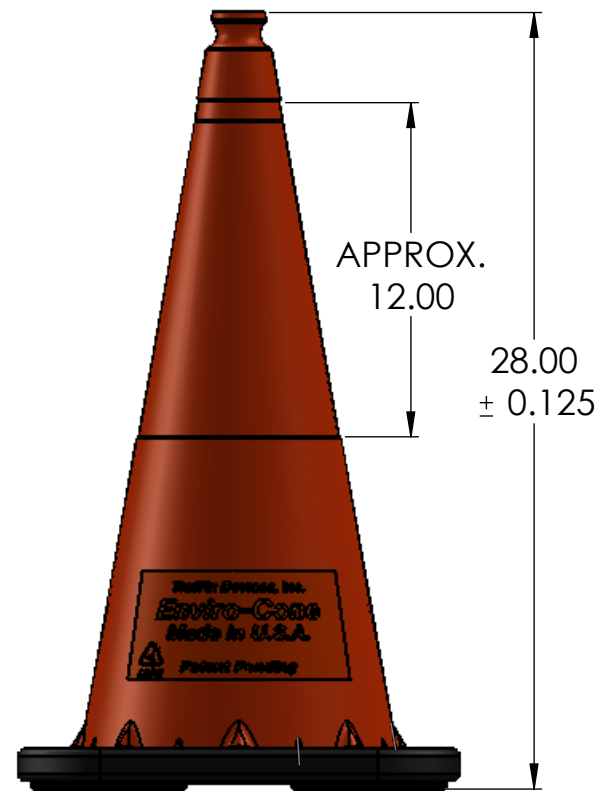

APPROX.
15.75

APPROX. 15.75

7# AND 10# RUBBER BASE

ENVIRO-CONE RUBBER BASE- 7# APPROX.
1.50

ENVIRO-CONE RUBBER BASE- 10# APPROX.
1.875

APPROX.
16.75

APPROX. 16.75

12# RUBBER BASE

ENVIRO-CONE RUBBER BASE- 12#

APPROX.
1.875

APPROX.
12.00

28.00
± 0.125

ENVIRO-CONE 28IN
NO SHEETING

Ø 1.75

3.25

6.00

4.00

2.00

10.125
AVAILABLE ON
BACK FOR
STENCILING

ENVIRO-CONE 28IN
U.S. SHEETING

UNLESS OTHERWISE SPECIFIED:
ALL DIMENSIONS ARE IN INCHES[mm].
TOLERANCES:
FRACTIONAL: X/X ± 1/16" [1.6mm]
DECIMAL: X.X ± .0625"
X.XX ± .032"
X.XXX ± .015"
DEGREES: ± 0.5°

SIZE
B

DWG. NO.
16028-SPEC

REV
A

SHEET 1 OF 1

- 3. Operating Temperature Range: -40 TO +180 degrees Fahrenheit
 - 2. All dimensions are in inches
 - 1. Colors available in Orange and Lime Green
- NOTES: UNLESS OTHERWISE SPECIFIED**