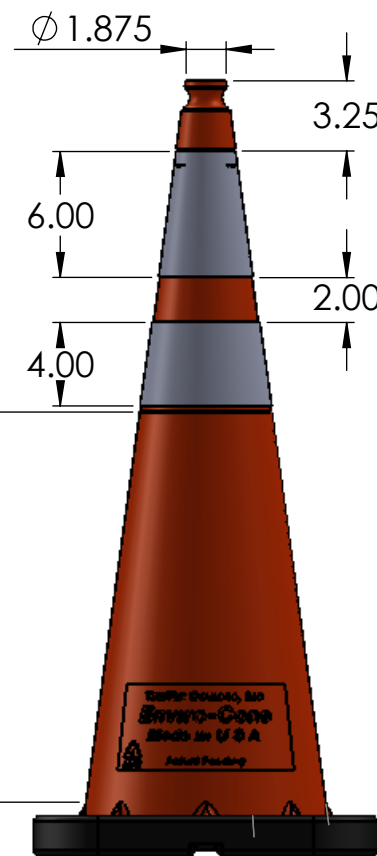

APPROX.
15.75

APPROX. 15.75

7# AND 10# RUBBER BASE

ENVIRO-CONE RUBBER BASE- 7#

APPROX.
1.50

ENVIRO-CONE RUBBER BASE- 10#

APPROX.
1.875

APPROX.
16.75

APPROX. 16.75

12# RUBBER BASE

APPROX.
Ø11.25
OPENING
TYPICAL

ENVIRO-CONE RUBBER BASE- 12#

APPROX.
1.875

APPROX.
12.00

36.00
± 0.125

ENVIRO-CONE 36IN
NO SHEETING