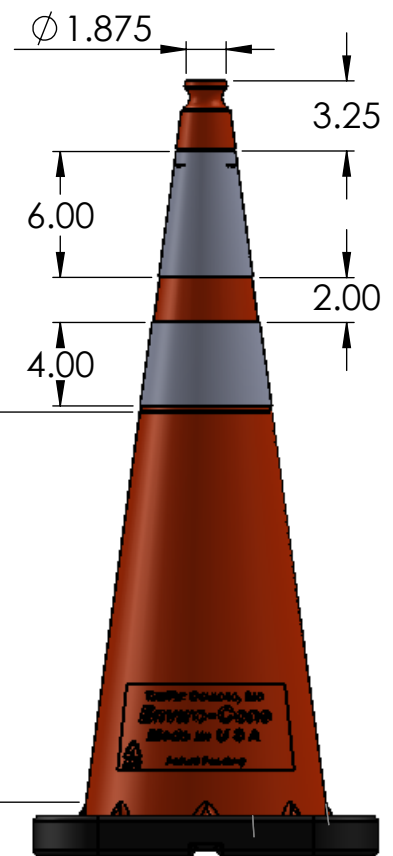

APPROX.  
15.75

APPROX. 15.75

7# AND 10# RUBBER BASE

ENVIRO-CONE RUBBER BASE- 7#

APPROX.  
1.50

ENVIRO-CONE RUBBER BASE- 10#

APPROX.  
1.875

APPROX.  
16.75

APPROX. 16.75

12# RUBBER BASE

ENVIRO-CONE RUBBER BASE- 12#

APPROX.  
1.875

APPROX.  
12.00

36.00  
± 0.125

ENVIRO-CONE 36IN  
NO SHEETING

Ø 1.875