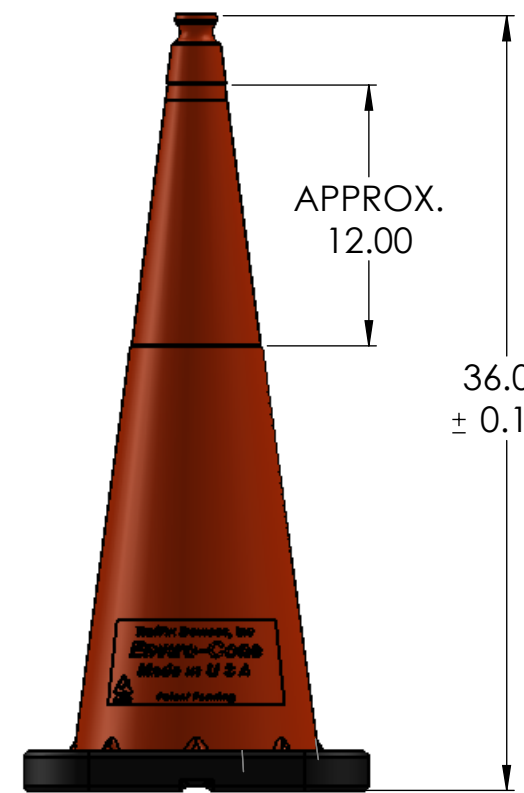

APPROX.
15.75

APPROX. 15.75

7# AND 10# RUBBER BASE

ENVIRO-CONE RUBBER BASE- 7#

APPROX.
1.50

ENVIRO-CONE RUBBER BASE- 10#

APPROX.
1.875

APPROX.
16.75

APPROX. 16.75

12# RUBBER BASE

APPROX.
Ø11.25
OPENING
TYPICAL

ENVIRO-CONE RUBBER BASE- 12#

APPROX.
1.875

APPROX.
12.00

36.00
± 0.125

ENVIRO-CONE 36IN
NO SHEETING

Ø1.875

3.25

6.00

2.00

4.00

19.125
AVAILABLE ON
BACK FOR
STENCILING

ENVIRO-CONE 36IN
U.S. SHEETING

UNLESS OTHERWISE SPECIFIED:
ALL DIMENSIONS ARE IN INCHES[mm].
TOLERANCES:
FRACTIONAL: X/X ± 1/16" [1.6mm]
DECIMAL: X.X ± .0625"
 X.XX ± .032"
 X.XXX ± .015"
DEGREES: ± 0.5°