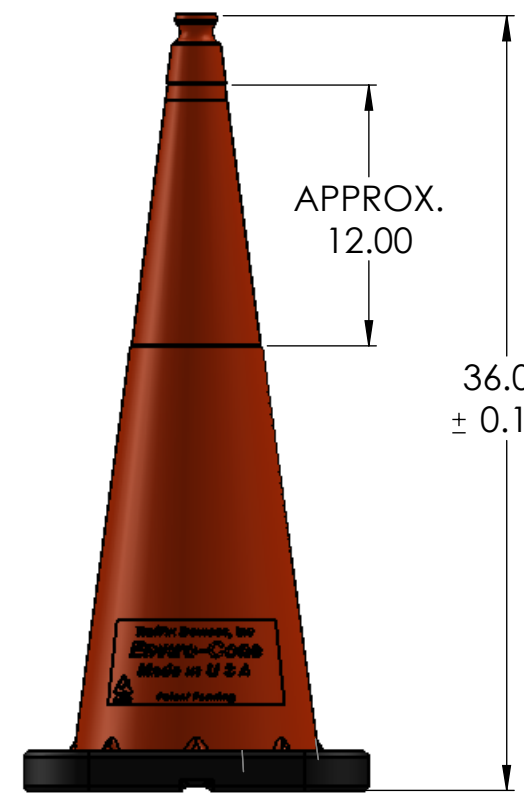

APPROX.  
15.75

APPROX. 15.75

7# AND 10# RUBBER BASE

ENVIRO-CONE RUBBER BASE- 7#

APPROX.  
1.50

ENVIRO-CONE RUBBER BASE- 10#

APPROX.  
1.875

APPROX.  
16.75

APPROX. 16.75

12# RUBBER BASE

ENVIRO-CONE RUBBER BASE- 12#

APPROX.  
1.875

APPROX.  
12.00

36.00  
± 0.125

ENVIRO-CONE 36IN  
NO SHEETING

Ø 1.875

3.25

6.00

2.00

4.00

19.125  
AVAILABLE ON  
BACK FOR  
STENCILING

ENVIRO-CONE 36IN  
U.S. SHEETING

UNLESS OTHERWISE SPECIFIED:  
ALL DIMENSIONS ARE IN INCHES[mm].  
TOLERANCES:  
FRACTIONAL: X/X ± 1/16" [1.6mm]  
DECIMAL: X.X ± .0625"  
X.XX ± .032"  
X.XXX ± .015"  
DEGREES: ± 0.5°