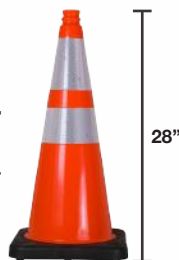

# PVC CONES

- Every TraFFix PVC Cone is Injection Molded, fluorescent orange in color, MUTCD Compliant, and comes in 18", 28", and 36" heights
- Excellent stability and anti-skid performance
- Can easily be stacked for easy transport and storage
- Available with 3M 4" & 6" reflective collars for MUTCD Compliant night time performance
- Fluorescent orange color provides superior fade resistance

*3M reflective sheeting collars react brilliantly in the dark for MUTCD Compliant performance through the entire night*

# PVC CONES

**15518-HIWB-T3**  
18" PVC Cone  
with (1) 6" Collar

**15528-HIWB-T7**  
28" PVC Cone  
with (1) 4" Collar  
& (1) 6" Collar

**15536-HIWB-T10**  
36" PVC Cone  
with (1) 4" Collar  
& (1) 6" Collar