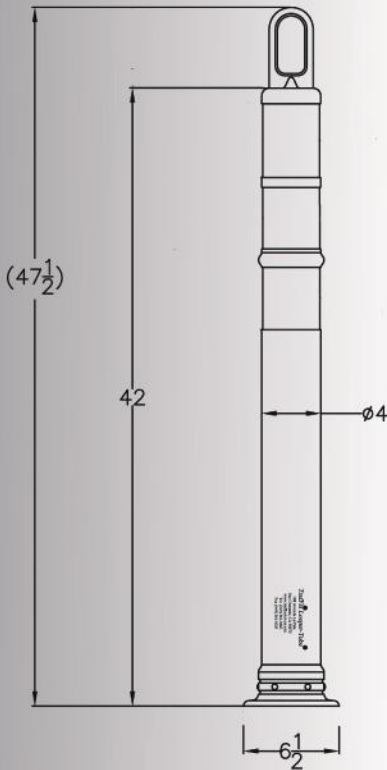

**TraFFix
Devices Inc.**

**LOOPER[®]
TUBE**

Series 46000

- 42" Delineator Post, NCHRP350 Compliant
- Manufactured from durable low density polyethylene with UV stabilizers added to minimize fading
- Available with 12 lb. or 18 lb. recycled rubber base
- The Looper handle allows easy movement of single or multiple tubes
- Looper handle can accomodate caution tape, flag line or rope
- Three recessed areas on Looper stem can accomodate various sheeting patterns
- Protective ribs keep reflective sheeting looking crisp and new
- Ideal for construction work zones, airports, parking lots and job sites of all kind
- High visibility fluorescent orange in color, also available in yellow, black and white

Specification:

42" low density polyethelene tube with Looper handle. Shall have UV inhibitors to minimize fading. Colors available are fluourescent orange, yellow, black and white. Extra large flange at bottom of stem allow the rubber base to hold the stem firmly in place. Stem has three 4" wide recessed areas to accomodate a 3" or 4" wide reflective band. Overall height, including Looper handle, is 47.50", stem diameter is 4". Bases are manufactured from 100% recycled rubber and are available in 12 lb. and 18 lb. weights.

WEIGHT:	1.4 pounds
HEIGHT:	42 inches (47.50 inches overall)
WIDTH:	4 inches (flange width = 6.5 inches)
MATERIAL:	low density polyethylene

Stock #:	Description:
46000-TSO	42" Looper Tube Orange No Reflective Collars/No Base
46000-TSO-YEL	42" Looper Tube Yellow No Reflective Collars/No Base
46000-TSO-BLK	42" Looper Tube Black No Reflective Collars/No Base
46000-TSO-WHT	42" Looper Tube White No Reflective Collars/No Base